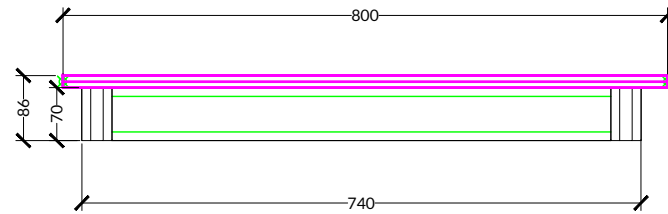

86MM PLATFORM

QTY: 6

CLIENT APPROVAL

Signature

Date

FRONT ELEVATION - SCALE 1:50 - A3

PLAN - SCALE 1:50 - A3

16MM MDF DROP ON TOP
(800X500MM)

ISOMETRIC - FRONT VIEW

WORK AREA - PLATFORMS

ROBO CUP 2019
ICC

moreton.net.au | 1300 360 424 | @moretonhire

PLAN TYPE:
A3L - 3D CLIENT - 86MM PLATFORM

JOB CODE: **ROBOBS19**

REVISION NO: **01**

SHOW DATE: **00/00/0000**