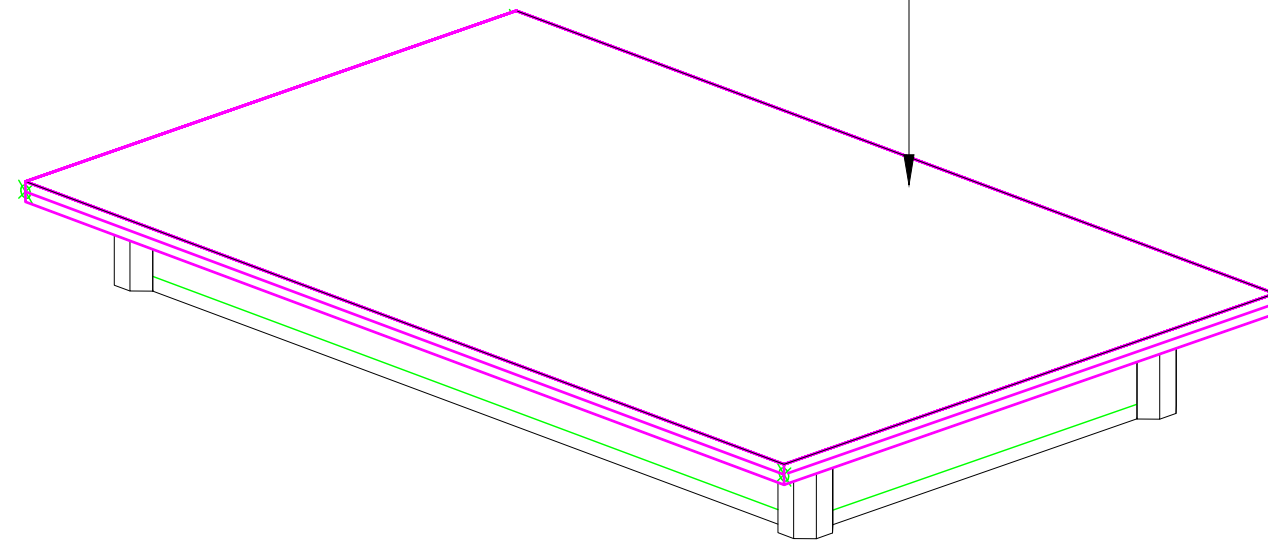

86MM PLATFORM

QTY: 6

CLIENT APPROVAL

Signature

Date

FRONT ELEVATION - SCALE 1:50 - A3

PLAN - SCALE 1:50 - A3

16MM MDF DROP ON TOP
(800X500MM)

ISOMETRIC - FRONT VIEW

WORK AREA - PLATFORMS

ROBO CUP 2019
ICC

moreton.net.au | 1300 360 424 | @moretonhire

PLAN TYPE:
A3L - 3D CLIENT - 86MM PLATFORM

JOB CODE: **ROBOBS19**

REVISION NO: **01**

SHOW DATE: **00/00/0000**